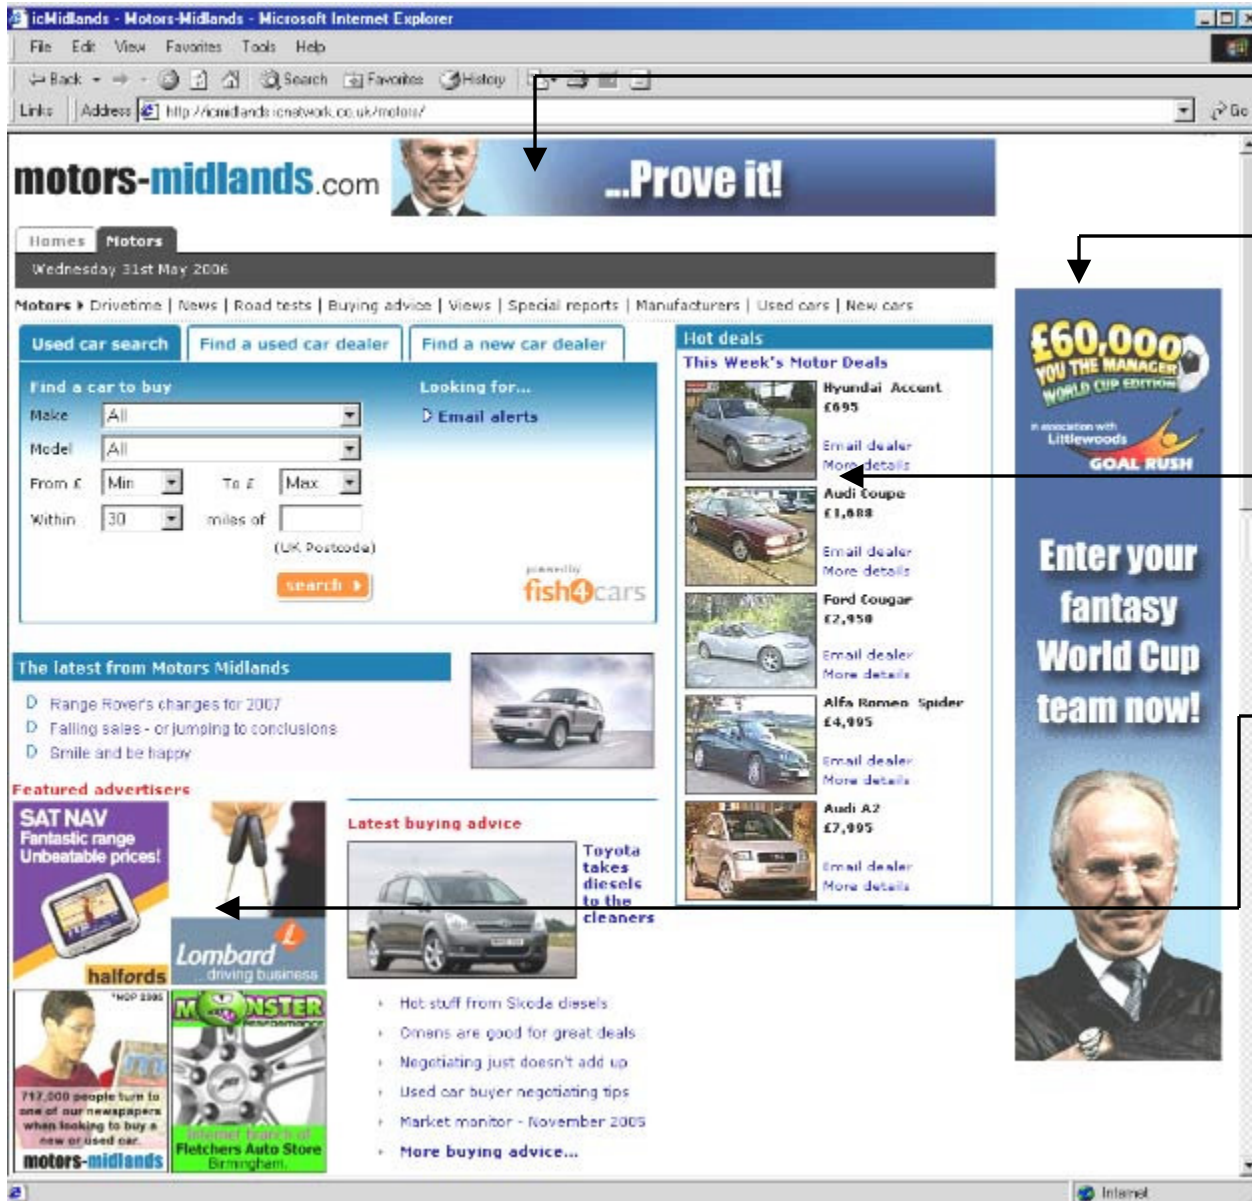

Motors-midlands.com rate card

Banner Advert
Rotate with other advertisers
£15 CPM**

Skyscrapers
CPM** Rotate with other adverts.
(*direct click through to advertiser website.)
£25 per week

Hot Deals
Showcase one special deal. Only available when signed up to Motors-midlands direct upload – £25 per week

Featured Advertisers
Button advert linking directly to your website. 30p per click capped at £200 per month.*

Rates valid until March 2007.
**CPM = cost per thousand page impressions - can rotate with other advertisers. Delivery and click through reports available on request.
All prices quoted exclude VAT
*limited availability